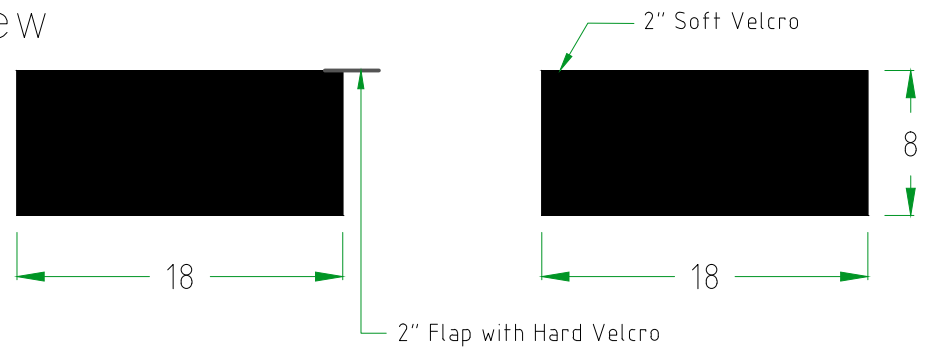

2 Foam Half Moon Shapes
with 3" centre Hole For Post

Top View

Vinyl Covered 36" Diameter x 8" High
Shape, with 3" Centre Hole For Post

Side View

FirePoleMat.Com

203-659-0456