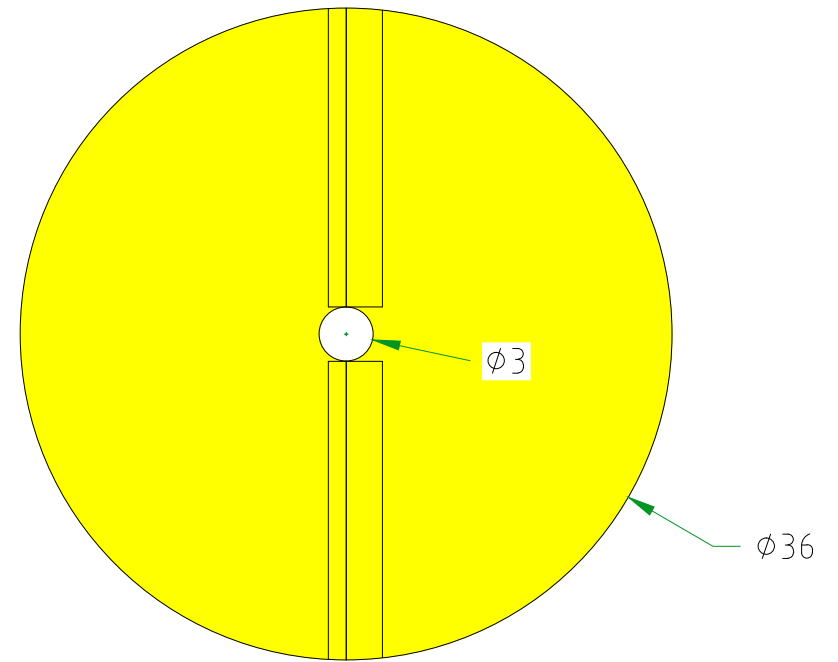

2 Foam Half Moon Shapes
with 3" centre Hole For Post

Top View

Vinyl Covered 36" Diameter x 8" High
Shape, with 3" Centre Hole For Post

Side View

FirePoleMat.Com

203-659-0456