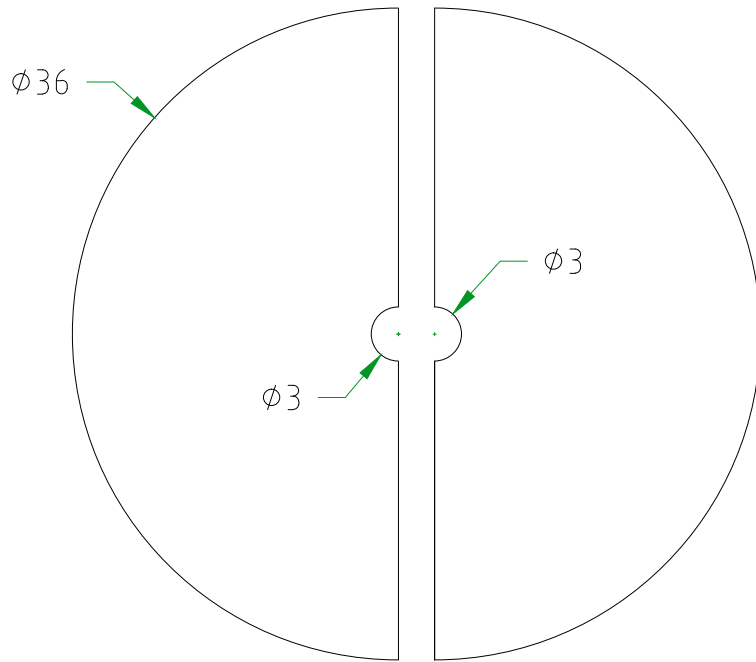

2 Foam Half Moon Shapes
with 3" centre Hole For Post

Top View

Vinyl Covered 36" Diameter x 8" High
Shape, with 3" Centre Hole For Post

Side View

FirePoleMat.Com

203-659-0456